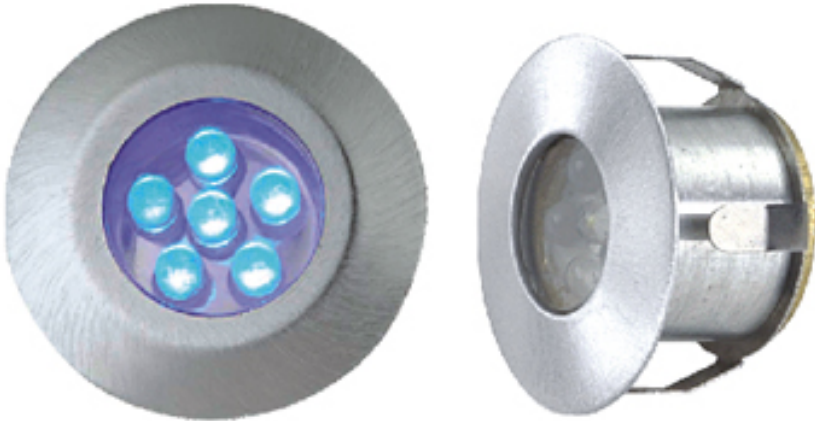

# LED Recessed Lighting – LR-R00131

Model No.	LR-R00131
LED Type	5mm
LED Q'TY.	5*6
Beam Angle	15°
Minimum luminous flux(lm)	5*30
Voltage	12V AC/DC
LED Watt	5*0.5W
Environmental Temperature	- 20°C~60°C
Environmental Humidity	0%-95%
Safety Class	III
Safety Type	IP20
Material	Aluminium
Driver	Exterior Incl