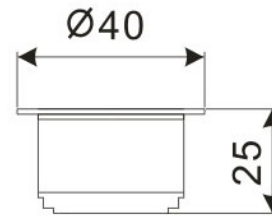

# LED Recessed Lighting – LR-R00131

Model No.	LR-R00131
LED Type	5mm
LED Q'TY.	5*6
Beam Angle	15°
Minimum luminous flux(lm)	5*30
Voltage	12V AC/DC
LED Watt	5*0.5W
Environmental Temperature	- 20°C~60°C
Environmental Humidity	0%-95%
Safety Class	III
Safety Type	IP20
Material	Aluminium
Driver	Exterior Incl